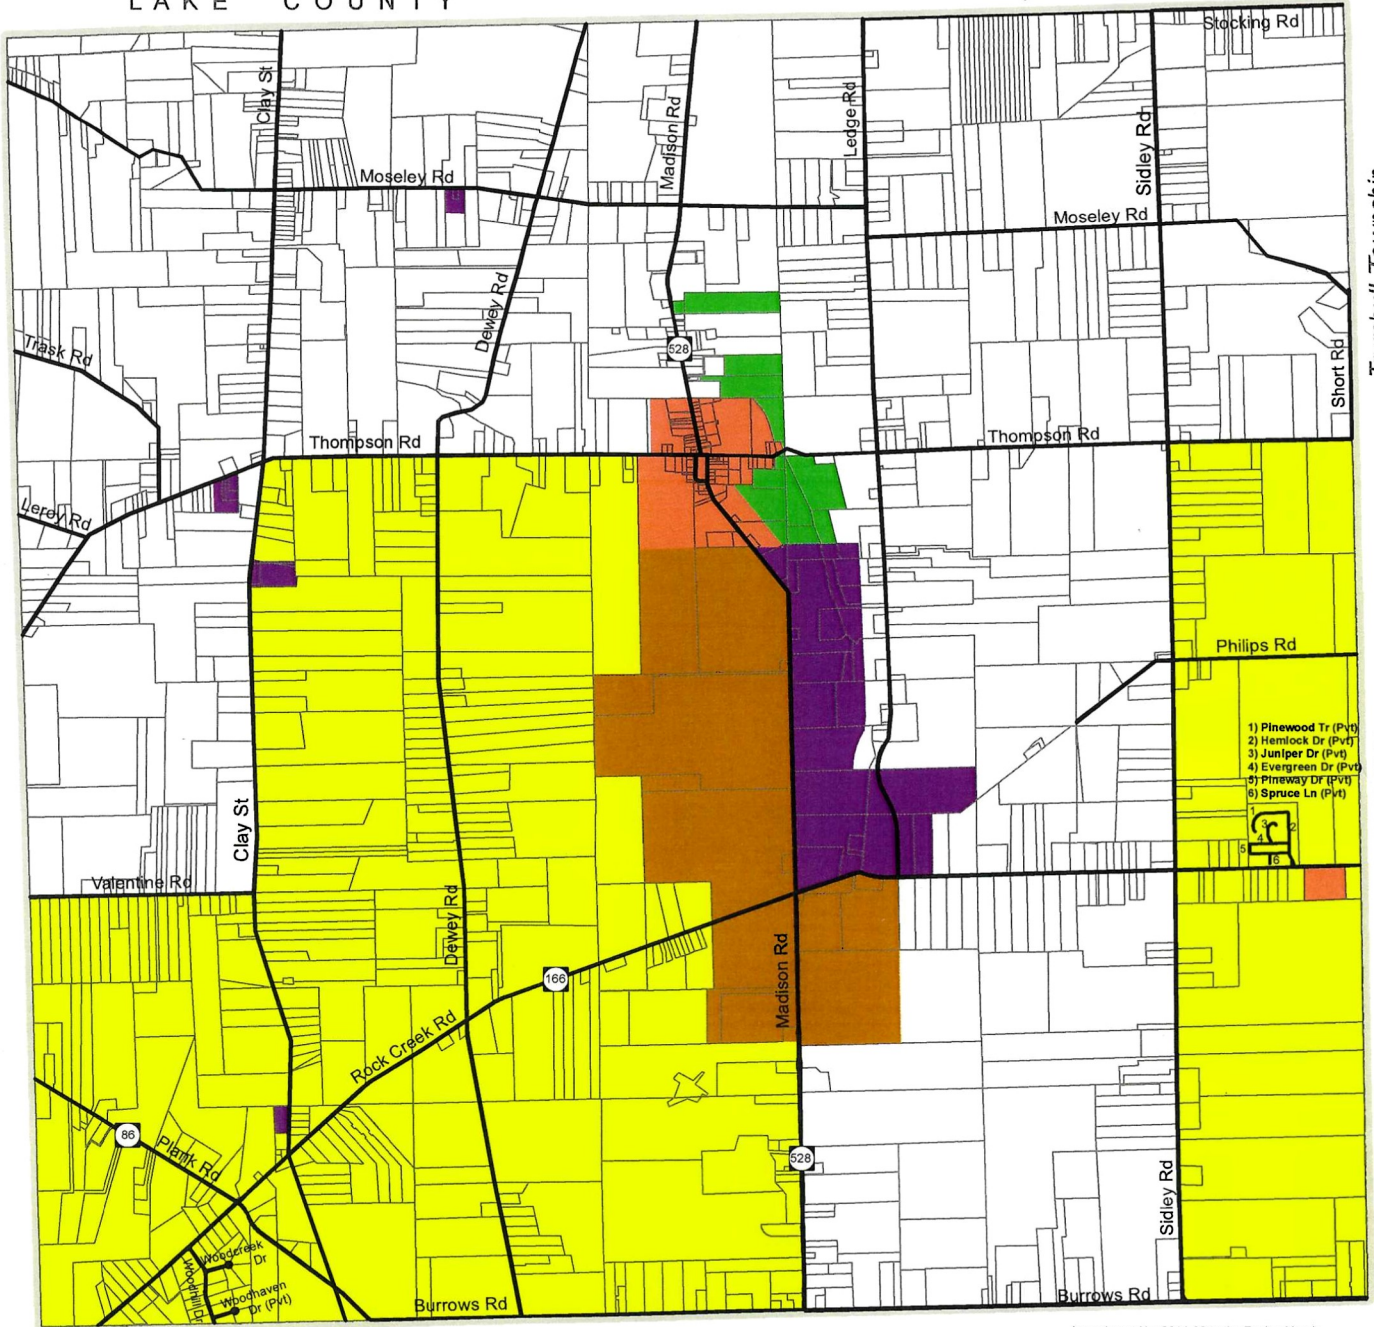

LAKE COUNTY

Madison Township

Leroy Township

Trumbull Township

ASHTABULA COUNTY

1) Pinewood Tr (Pvt)
2) Hemlock Dr (Pvt)
3) Juniper Dr (Pvt)
4) Evergreen Dr (Pvt)
5) Pineway Dr (Pvt)
6) Spruce Ln (Pvt)

Montville Township

Zoning Districts

- R-3: Residential 3 acres
- R-5: Residential 5 acres
- C: Commercial
- CMR: Critical Mineral Resource
- I: Industrial
- PR: Public Recreation

Thompson Township Zoning Map

Amendment No. 2014-02 to the Zoning Map is

Hereby Adopted This 17 Day of Dec

2014 by the Thompson Township Board of Trustees.

Effective the 16 Day of Jan 2015

Al Safick, Trustee

Erwin Lefel, Trustee

Frank Sima, Trustee

Cindy Lausin, Fiscal Officer